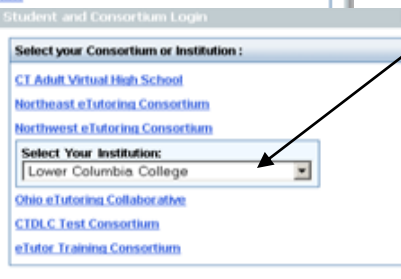

Subjects Included:

- Accounting
- Anatomy & Physiology
- Biology & Chemistry
- MS Office 2007
- Writing
- Spanish
- Statistics
- Math (Developmental through Calculus)

Lower Columbia College eTutoring Login Instructions

- If you encounter this screen, follow the steps below to access LCC's eTutoring Services:

Go to the "Login Now!"

A pop-up screen will ask you to "Select your Consortium or Institution." Click on "Northwest eTutoring Consortium."